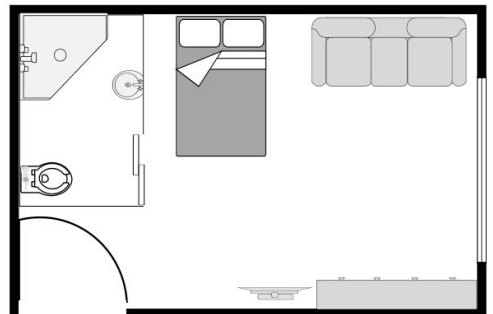

Super Suite

This bright and spacious suite comes with en-suite, electronic bed, bedside table, built in wardrobe and television. With luxurious bedding and space to entertain, this super suite is fit for the kings and queens of the area.

Price

\$700,000

Size

25 m2

Manor Single Suite

These suites come with electronic bed, en-suite, bedside table, built in wardrobe and television. Residents are welcome to bring their own special items of furniture to decorate their new home.

Price

\$480,000

DAP \$64.57

Size

16 m²

Manor Double Suite

These companion suites come with a shared en-suite, electronic tilt beds, built in wardrobe and television. These suites are perfect for people wishing to share.

Price

\$320,000

DAP \$43.05

Size

25 m²

Lodge Suite

Offering a kitchenette, en-suite, electronic bed, built in wardrobe and television these Lodge suites are a mini home in one. With the option to open up onto your own courtyard, this lifestyle is ideal for those who enjoy tranquility.