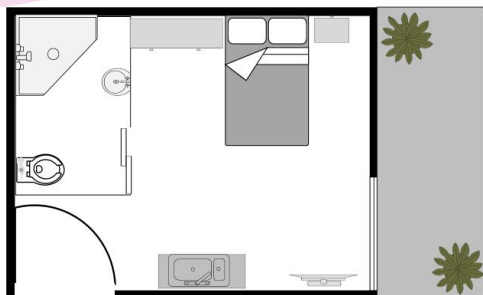

Price

\$700,000

Size

25 m2

Manor Single Suite

These suites come with electronic bed, en-suite, bedside table, built in wardrobe and television. Residents are welcome to bring their own special items of furniture to decorate their new home.

Price

\$480,000

DAP \$64.57

Size

16 m²

Manor Double Suite

These companion suites come with a shared en-suite, electronic tilt beds, built in wardrobe and television. These suites are perfect for people wishing to share.

Price

\$320,000

DAP \$43.05

Size

25 m²

Lodge Suite

Offering a kitchenette, en-suite, electronic bed, built in wardrobe and television these Lodge suites are a mini home in one. With the option to open up onto your own courtyard, this lifestyle is ideal for those who enjoy tranquility.

Price

\$480,000

DAP \$65.49

Size

17 m²

MAROBA

A: 58 Edith Street, WARATAH NSW 2298

P: (02) 4935 0300