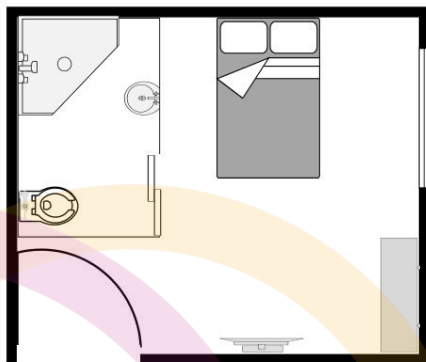

Super Suite

This bright and spacious suite comes with en-suite, electronic bed, bedside table, built in wardrobe and television. With luxurious bedding and space to entertain, this super suite is fit for the kings and queens of the area.

Price

\$700,000

Size

25 m2

Manor Single Suite

These suites come with electronic bed, en-suite, bedside table, built in wardrobe and television. Residents are welcome to bring their own special items of furniture to decorate their new home.

Price

\$480,000

DAP \$64.57

Size

16 m²

Manor Double Suite

These companion suites come with a shared en-suite, electronic tilt beds, built in wardrobe and television. These suites are perfect for people wishing to share.

Price

\$320,000

DAP \$43.05

Size

25 m²

Lodge Suite

Offering a kitchenette, en-suite, electronic bed, built in wardrobe and television these Lodge suites are a mini home in one. With the option to open up onto your own courtyard, this lifestyle is ideal for those who enjoy tranquility.