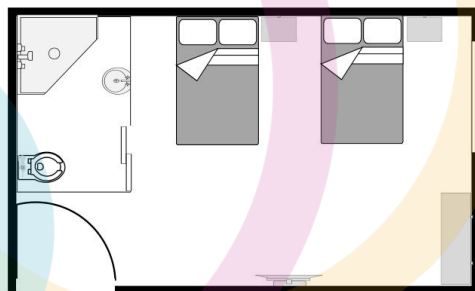

Super Suite

This bright and spacious suite comes with en-suite, electronic bed, bedside table, built in wardrobe and television. With luxurious bedding and space to entertain, this super suite is fit for the kings and queens of the area.

Price

\$700,000

Size

25 m2

Manor Single Suite

These suites come with electronic bed, en-suite, bedside table, built in wardrobe and television. Residents are welcome to bring their own special items of furniture to decorate their new home.

Price

\$480,000

DAP \$64.57

Size

16 m²

Manor Double Suite

These companion suites come with a shared en-suite, electronic tilt beds, built in wardrobe and television. These suites are perfect for people wishing to share.

Price

\$320,000

DAP \$43.05

Size

25 m²

Lodge Suite

Offering a kitchenette, en-suite, electronic bed, built in wardrobe and television these Lodge suites are a mini home in one. With the option to open up onto your own courtyard, this lifestyle is ideal for those who enjoy tranquility.